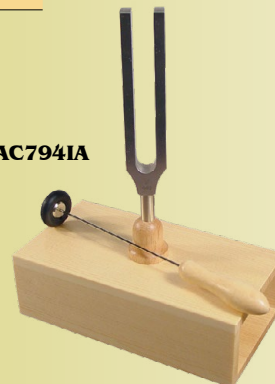

MISCELLANEOUS TRAINING AIDS

no.	description	$-List
AC771-1BK	Virtuoso Wrist Practice Aid. Helps beginning students learn and practice proper left-hand wrist position. Large. 4/4 - 1/2.	34.50
AC771-3BK	Like above, small. 1/4 - 1/16.	25.00
AC770	Device for easily determining the proper size of instruments for students.	77.95

BOWRIGHT NOW NET-PRICED!

no.	description	$-NET	MAP
BOWRIGHT-L	Large violin (4/4, 3/4)	17.25	17.95
BOWRIGHT-M	Medium violin (1/2, 1/4)	17.25	17.95
BOWRIGHT-S	Small violin (1/8, 1/10, 1/16)	17.25	17.95

DYNAFLEX GYRO HAND EXERCISER

Great for keeping the playing muscles toned. Use in conjunction with the D'Addario Varigrip for the complete finger, hands, and arm workout.

Item #PW-DFP-01

List $ 54.30

BOWMASTER BOWGRIP

no.	description	$-List
AC9480	Bowmaster bow grip, large. 4/4-3/4.	27.32
AC9482	Bowmaster bow grip, medium. 1/2-1/4.	27.32

VARIGRIP by PLANET WAVES

Planet Waves variable tension hand & finger exerciser. Adjusts from light to heavy tension. Molded finger pads for extra comfort.

Item #AC-VARIGRIP

List $ 24.46

PITCHPIPES & TUNING FORKS

no.	description	$-List
AC789	"A" pitchpipe, small.	5.09
AC791B	Plastic viola/cello pitchpipe, in case.	11.96
AC791B-SS	DISCONTINUED	
AC792	Wittner tuning fork, 4 3/4" long, with case.	18.85
AC793	Wittner deluxe heavier tuning fork, with case.	37.57
AC794	Wittner small tuning fork w/ resonator wood box and striker.	197.06
AC794IA	Wittner - like AC794, with large tuning fork "A".	330.81
AC795	Wittner small "A" tuning fork in case, 4 1/8".	14.54
AC796	Tuning fork "A" w/ soft ergonomic handle.	27.67
AC799	Wittner tuning fork, small "C".	14.54
GW901890	Pitchpipe tombo round E-E	52.22

AC794IA

TEACHING AIDS