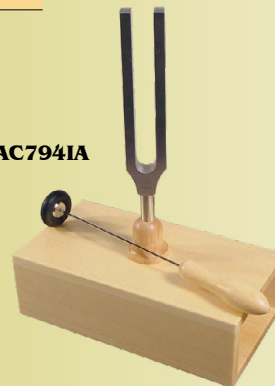

AC794IA

TEACHING AIDS