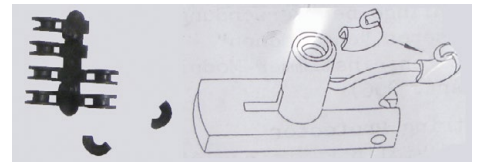

STRING ADJUSTERS

ADJ846E