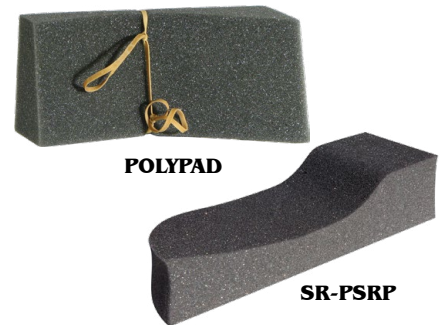

no.	description	$-List
POLYPAD1	Large polypad. Poly foam contoured shoulder pad for violin or viola. Large size fits most adult players.	21.60
POLYPAD2	Medium polypad. Medium size--fits smaller adult or teen-aged players (roughly 3/4 - 1/2).	21.60
POLYPAD3	Small polypad. Small size--best for children playing smaller instruments (roughly 1/4 or smaller).	21.60
POLYPAD4	Extra small polypad. Small size, best for children playing smaller instruments.	21.60
POLYPAD5	"Lilypad", for 1/16 and cherub size violins.	10.80
SR-PSRP	Perfect Plus pad. Fits violin 4/4 - 1/2 and viola 12"-15".	8.65 NET
SR-PSRP-BAND	Perfect Plus elastic band.	0.65 NET

POLYPAD

SR-PSRP

BELVELIN SHOULDER RESTS & PADS

The Swedish made **Belvelin Collarbhone (Shoulder) Rests** are formed to facilitate a healthy posture and give full freedom of movement when playing the violin and viola. They are made of soft and supportive cellular rubber that keeps their shape and color for years. The dense rubber material makes them firm yet flexible. All three sizes can be used for all violin and viola sizes and placed anywhere on the instrument, depending on the player preference. They are attached to the instrument with one or two rubber bands. Although developed by violin teacher Eva Belvelin for her students, the rests are now used by professional players, teachers, and students of all ages.