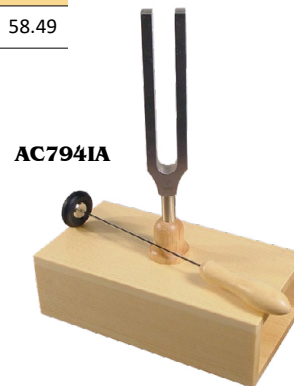

SNARK ELECTRONIC TUNERS

no.	description	$-MAP	$-NET
SNARK-SN-X-RE	Chromatic Guitar, Bass, Violin Tuner. Astounding Accuracy! Tuning Perfection! Vulcanized rubber joints make these virtually indestructible.	19.99	16.79
SNARK-ST-2-RE	Chromatic All Instrument Tuner. Choose Mic or Vibration Sensor. Faster, High Definition Display, Highest Ever Accuracy! Vulcanized rubber joints make these virtually indestructible.	19.99	16.79

ELECTRONIC TUNERS - INTELLITOUCH

App Clip, for use with any tuner app, any instrument. Works with Android and iOS devices.

Item #AC798-GT1

List $ 14.95

PITCHPIPES & TUNING FORKS

no.	description	$-List
AC789	"A" pitchpipe, small.	5.70
AC791B	Plastic viola/cello pitchpipe, in case.	13.40
AC792	Wittner tuning fork, 4 3/4" long, with case.	22.06
AC793	Wittner deluxe heavier tuning fork, with case.	43.97
AC794	Wittner small tuning fork w/ resonator wood box and striker.	230.64
AC794IA	Wittner - like AC794, with large tuning fork "A".	387.18
AC795	Wittner small "A" tuning fork in case, 4 1/8".	17.01
AC796	Tuning fork "A" w/ soft ergonomic handle.	27.67
AC799	Wittner tuning fork, small "C".	17.01
GW901890	Pitchpipe tombo round E-E	58.49

AC794IA

PICKUPS / CABLES