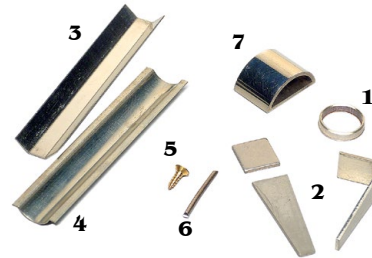

FROG PARTS

PARIS EYE RINGS

no.		description	violin	$-NET	viola	$-NET	cello	$-NET	bass	$-NET
BA654	1	Nickel silver	7.5 mm	1.09	8 mm	1.09	9 mm	1.09	10 mm	1.65
BA654S		Sterling silver	---	--	---	--	---	--	10 mm or 12 mm	6.62

HEEL PLATES

BA655	2	Nickel silver, divided or single		1.16		1.32		1.49		2.65 French
BA655S		Sterling silver, divided or single		13.90		---		19.85		--

UNDERSLIDES & FASTENERS FOR UNDERSLIDES

BA650	3	Nickel silver		-----		1.98		-----		-----
BA650V	4	Vuillaume-style underslides, nickel silver		19.85		-----		-----		-----
BA650VS		Vuillaume-style underslides, silver		33.08		-----		-----		-----
	5	Brass screws for underslides		0.43	$-NET each	-----		-----		-----
BA650TS	6	Sterling silver wire for underside, 1 mm thick, 1 cm long		0.59	$-NET each	-----		-----		-----
BA650TN		Nickel silver pins for underslides, 1 mm thick, 1 cm long		0.18	$-NET each	-----		-----		-----