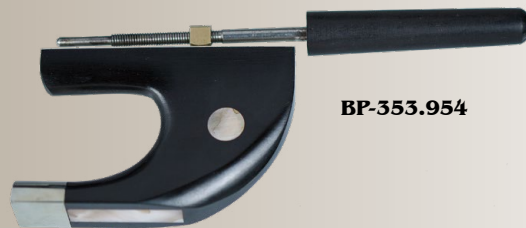

BP-353.954