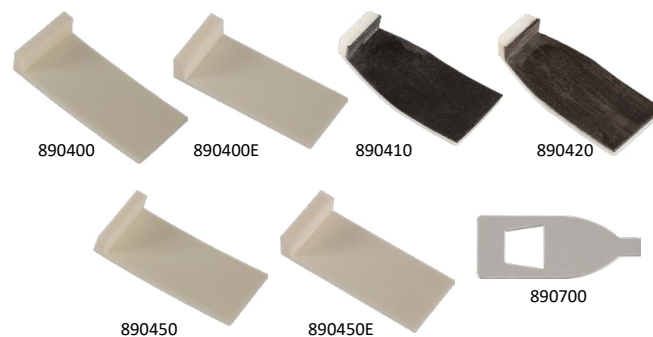

BPP-890400	Violin bow tip, ivory imitation 90°, raw	5.41
BPP-890400E	Violin bow tip, Elforyn® raw 90°	7.12
BPP-890401	Viola bow tip, ivory imitation 90°, raw	7.12
BPP-890401E	Viola bow tip, Elforyn® raw 90°	8.17
BPP-890402	Cello bow tip, ivory imitation 90°, raw	8.93
BPP-890402E	Cello bow tip, Elforyn® raw 90°	9.50
BPP-890403	Bass bow tip, ivory imitation 90°, raw	13.68
BPP-890403E	Bass bow tip, Elforyn® raw 90°	21.47
BPP-890410	Violin bow tip, ivory imitation, fiber 90°	7.41
BPP-890411	Viola bow tip, ivory imitation, fiber 90°	8.55
BPP-890412	Cello bow tip, ivory imitation, fiber 90°	10.16
BPP-890413	Bass bow tip, ivory imitation, fiber 90°	14.91
BPP-890420	Violin bow tip, ivory imitation, ebony 90°	7.98
BPP-890421	Viola bow tip, ivory imitation, ebony 90°	8.93
BPP-890422	Cello bow tip, ivory imitation, ebony 90°	11.11
BPP-890423	Bass bow tip, ivory imitation, ebony 90°	15.67
BPP-890450	Violin bow tip, imitation, angled 83°, raw	6.08
BPP-890450E	Violin bow tip, Elforyn® raw 83°	8.17
BPP-890451	Viola bow tip, imitation, angled 83°, raw	7.79
BPP-890451E	Viola bow tip, Elforyn® raw 83°	9.50
BPP-890452	Cello bow tip, imitation, angled 83°, raw	9.69
BPP-890452E	Cello bow tip, Elforyn® raw 83°	10.64
BPP-890453	Bass bow tip, imitation, angled 83°, raw	14.25
BPP-890453E	Bass bow tip, Elforyn® raw 83°	23.37
BPP-890700	Violin bow tip silver 935/000	14.44
BPP-890701	Viola bow tip silver 935/000	15.58
BPP-890702	Cello bow tip silver 935/000	20.90
BPP-890703	Bass bow tip silver 935/000	71.81