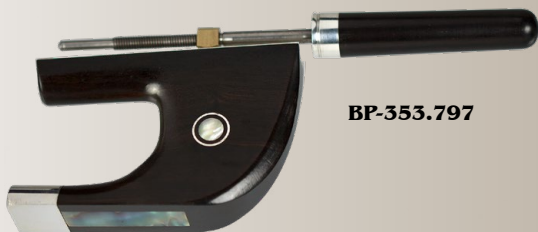

BP-353.767

BP-353.769

**Viola**

BP-353.755

BP-353.775

BP-353.777

item #	description	\$-NET
BP-353.755	Nickel silver viola, Paris eye.	18.40
BP-353.775	Peccatte silver viola, plain eye.	74.75
BP-353.777	Bausch silver viola, Paris eye.	67.85

**Cello**

item #	description	\$-NET
BP-353.785	Peccatte silver cello, plain eye.	79.35
BP-353.787	Bausch silver cello, Paris eye.	79.35
BP-353.789	Semifinished silver cello, no eye.	67.85
BP-353.855	Nickel silver cello, Paris eye.	19.55

BP-353.785

BP-353.787

Image Coming Soon

BP-353.789

BP-353.855

**Bass**

item #	description	\$-NET
BP-353.797	Pfretschner bass German silver, Paris eye.	136.85
BP-353.954	Nickel silver bass German, plain eye.	33.35
BP-353.955	Nickel silver bass French, Paris eye.	33.35

BP-353.797

BP-353.954

BP-353.955