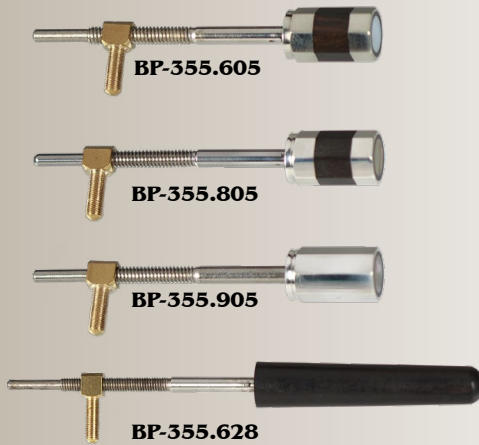

**BOW SCREWS - Complete with button & eyelet**

All screws standard inch thread. Eyelets are brass, inch thread. NS = nickel silver

description	violin	\$/-NET	viola	\$/-NET	cello	\$/-NET	bass	\$/-NET
Divided button, black eye	629002B	6.32	-----	--	-----	--	-----	--
Plain button, no eye, NS	629000	7.28	629100	9.60	-----	--	-----	--
Plain button with eye, NS	629001	8.60	-----	--	629201	11.41	-----	--
Divided button w/ pearl eye, NS	629002	8.27	-----	--	-----	--	629402	33.08
3 part button w/ ebony ring & eye, NS	-----	--	629103	21.01	-----	--	629403	36.39
Silver, 3 part w/ ebony & eye, screw of edelstahl	-----	--	-----	--	629210	66.17	629410	138.96
Silver, solid button, edelstahl screw	-----	--	-----	--	-----	--	629411	183.95
Silver, 3 part button w/ 8 pearl dots in ebony ring, Paris eye, edelstahl screw.	-----	--	629112	82.71	-----	--	629412	163.44
Silver, 3 part button w/ ivory ring, Paris eye, edelstahl screw	629015	107.53	-----	--	-----	--	629415	253.10
Gold, 3 part button w/ ebony and Paris eye, edelstahl screw. 14 KT	629020	--	-----	--	-----	--	-----	--
Silver, with eight large pearl inlays - German	629013	128.12	-----	--	-----	--	-----	--

**CORE COMPLETE BOW SCREWS - with button and eyelet**

item #	description	\$/-NET
BP-355.605	Bow Screw Complete 3-Part Nickel Silver Violin	6.79
BP-355.606	Bow Screw Complete 3-Part Nickel Silver Viola	6.79
BP-355.607	Bow Screw Complete 3-Part Nickel Silver Cello	7.48
BP-355.629	Bow Screw Complete 3-Part Nickel Silver Bass, French	7.94
BP-355.805	Bow Screw Complete 3-Part Sterling Silver Violin	11.39
BP-355.806	Bow Screw Complete 3-Part Sterling Silver Viola	14.83
BP-355.807	Bow Screw Complete 3-Part Sterling Silver Cello	15.99
BP-355.905	Bow Screw Complete 1-Part Sterling Silver Violin	14.83
BP-355.906	Bow Screw Complete 1-Part Sterling Silver Viola	17.13
BP-355.907	Bow Screw Complete 1-Part Sterling Silver Cello	18.29
BP-355.628	Bow Screw Complete 1-Part Bass, German	7.94